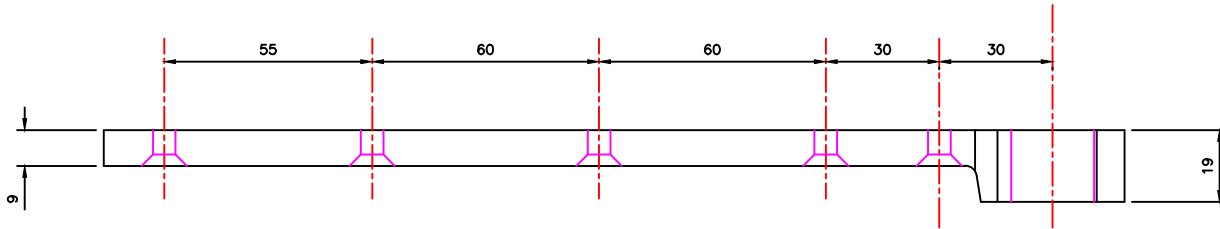

BOTTOM STRAP '7432'

FOR USE WITH BOTTOM DOOR PIVOT (109621 & 9788)

Revision	Drawn	Date	Reason for Change
A	GH	13/2/09	55mm HOLE WAS 60mm
Drawing No. PIVOT-03			
Title 7432' BOTTOM STRAP FOR SWING DOORS			
Drawn	Appd	Scale	Date
GH		NTS	OCT 08
GEZE UK Ltd Blenheim Way Fradley Park Lichfield Staffordshire.			www.geze.com TEL 01543 443000 WS13 8SY FAX 01543 443001