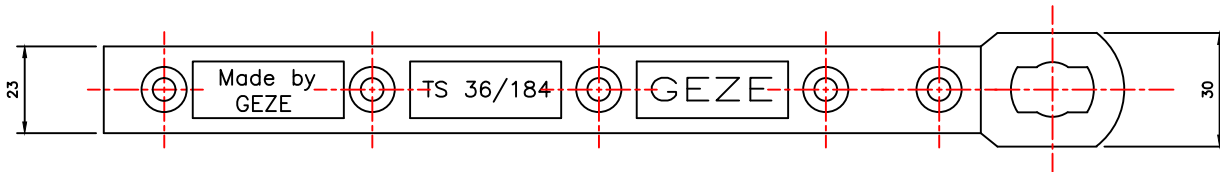

BOTTOM STRAP '7432'

FOR USE WITH BOTTOM DOOR PIVOT (109621 & 9788)

Revision	Drawn	Date	Reason for Change
A	GH	13/2/09	55mm HOLE WAS 60mm
Drawing No. PIVOT-03			
Title 7432' BOTTOM STRAP FOR SWING DOORS			
Drawn	Appd	Scale	Date
GH		NTS	OCT 08
GEZE UK Ltd Blenheim Way Fradley Park Lichfield Staffordshire.			www.geze.com TEL 01543 443000 WS13 8SY FAX 01543 443001