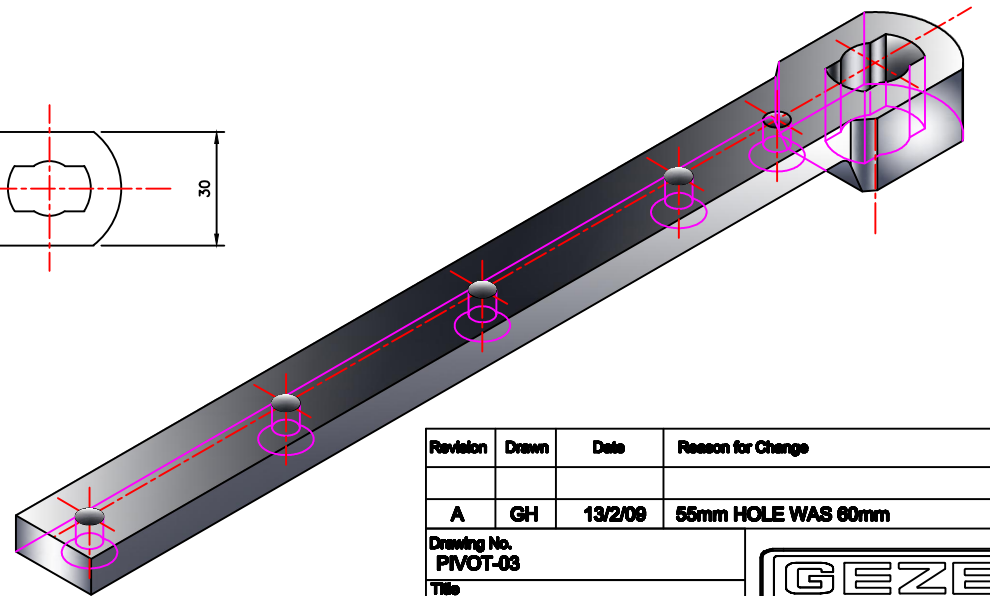

BOTTOM STRAP '7432'

FOR USE WITH BOTTOM DOOR PIVOT (109621 & 9788)

Revision	Drawn	Date	Reason for Change
A	GH	13/2/09	55mm HOLE WAS 60mm
Drawing No. PIVOT-03			
Title 7432' BOTTOM STRAP FOR SWING DOORS			
Drawn	Appd	Scale	Date
GH		NTS	OCT 08
GEZE UK Ltd Blenheim Way Fradley Park Lichfield Staffordshire.			www.geze.com TEL 01543 443000 WS13 8SY FAX 01543 443001