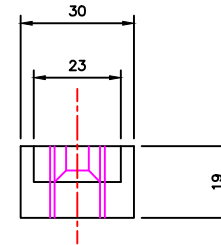

BOTTOM STRAP '7432'

FOR USE WITH BOTTOM DOOR PIVOT (109621 & 9788)

Revision	Drawn	Date	Reason for Change
A	GH	13/2/09	55mm HOLE WAS 60mm
Drawing No. PIVOT-03			
Title 7432' BOTTOM STRAP FOR SWING DOORS			
Drawn	Appd	Scale	Date
GH		NTS	OCT 08
GEZE UK Ltd Blenheim Way Fradley Park Lichfield Staffordshire.			www.geze.com TEL 01543 443000 WS13 8SY FAX 01543 443001