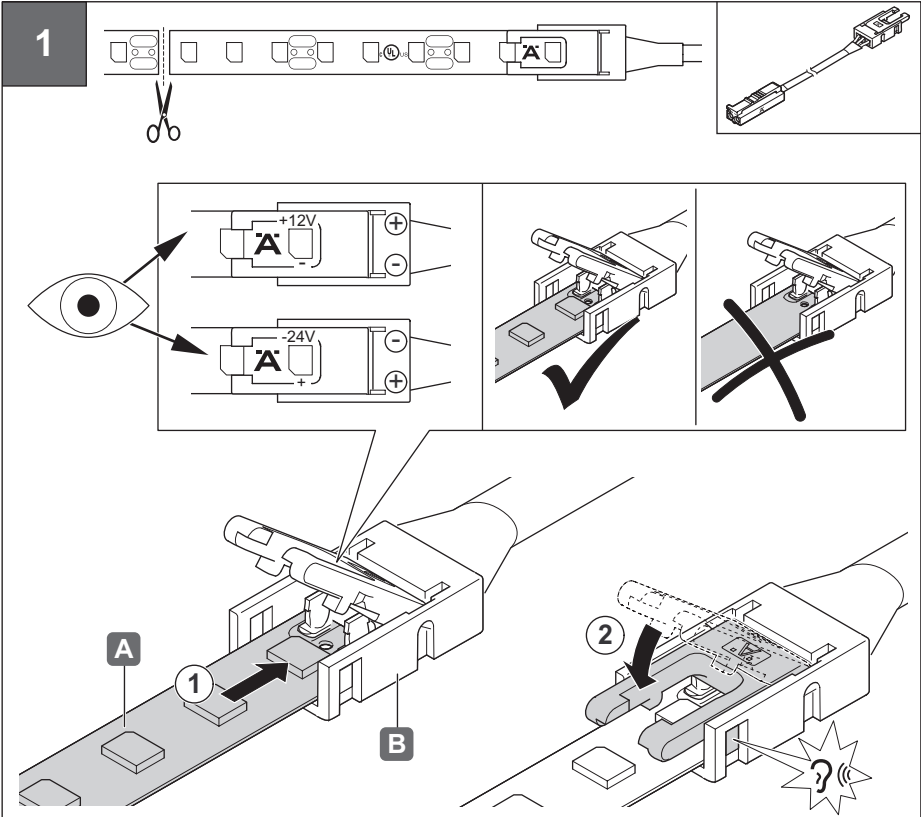

LED 2071   LED 3075
LED 2069   LED 3071
LED 2074   LED 3072
LED 2072   LED 3073
LED 3074
LED 3076

833.74.300–315
833.74.400–407
833.74.455–458
833.74.475–478
833.75.200–207
833.75.210–258

732.28.343

	12/24 V System	W/m	← max. (m) →					mm/in	T_A
			20W	40W	60W	90W	120W		
12V	LED2071	4.8	4.1	8.3	12.5			5000 x 8 x 1.3 mm 196.85 x 0.31 x 0.05 in	-20 °C – +45 °C -4 °F – +113 °F
	LED2069	4.8	4.1	8.3	12.5				
	LED2074	9.6	2.0	4.1	6.2				
	LED2072	2.4	8.3	16.6	25.0				
24V	LED3075	14.4	1.3	2.7		6.2	8.3		
	LED3071	4.8	4.1	8.3		18.7	25.0		
	LED3072	2.4	8.3	16.6		37.5	50.0		
	LED3074	9.6	2.0	4.1		9.3	12.5		
	LED3073	14.4	1.3	2.7		6.2	8.3		
	LED3076	19.6	2.0	2.0		4.6	6.2		

A

+

B

x	12V
100 / 3.93	833.93.736
500 / 19.68	833.95.701
2000 / 78.74	833.95.700

B

x	24V
100 / 3.93	833.75.743
500 / 19.68	833.95.707
2000 / 78.74	833.95.706

+

C

D

E

x	12/24V
50 / 1.96	833.89.191
500 / 19.68	833.89.192
2000 / 78.74	833.89.193

833.89.206   833.89.187

HDE 10.01.2024

732.28.343

HDE 10.01.2024