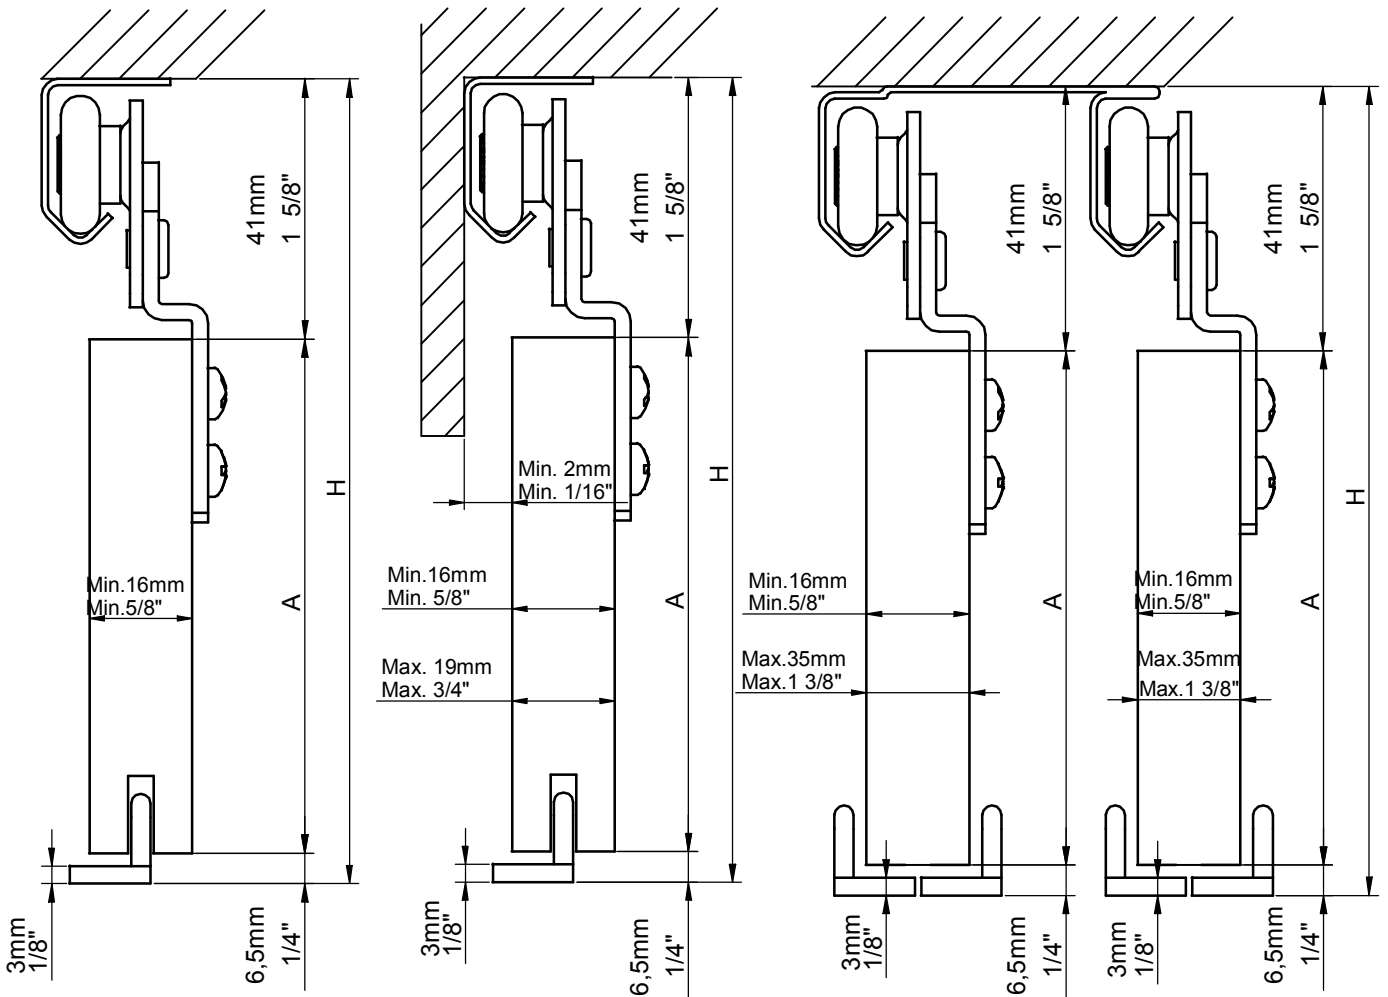

MADE IN E.U.

**GRUPO  
TORREMAT**

038060175

(W)		4	(Y)		2
(Z)		6	(X)		2

**A = H-48mm**  
**A = H-1 7/8"**